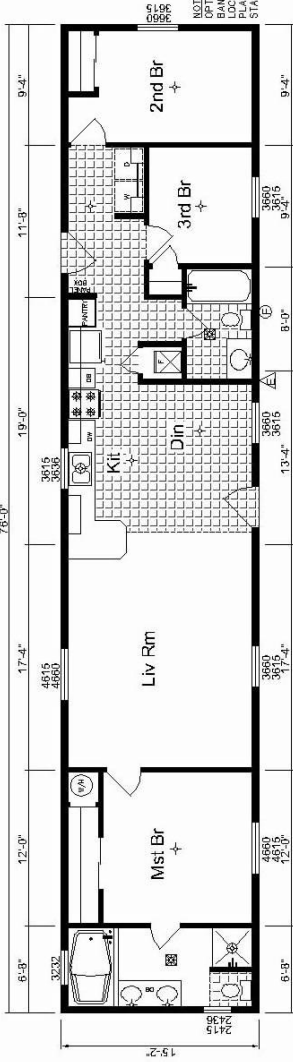

NOTE:
OPTIONAL (OB) DRAWER
BANKS AND (OW) DISHWASHER
LOCATIONS ARE SHOWN ON
PLAN, BUT NOT INCLUDED AS
STANDARD WITH THE HOME.

LONDON 380AA-07 HUD 1153 Sq. Ft.