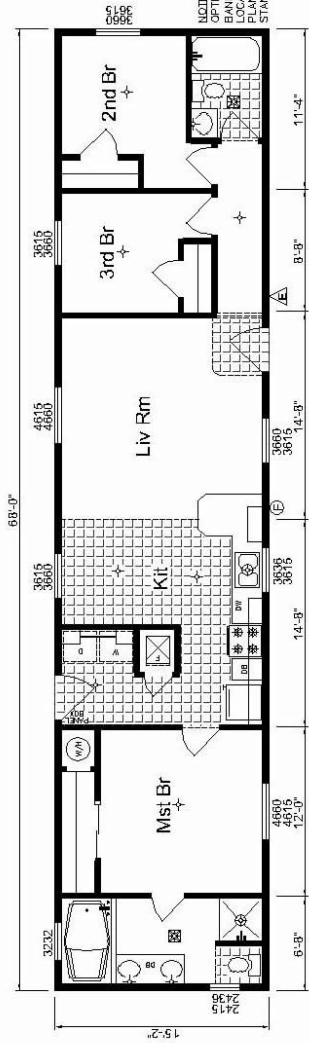

PIERCE

Contact Us:

Billings, MT

I-90 Exit 443 Zoo Drive
(406) 655-8000
1-800-735-6459

Great Falls, MT

5200 10th Ave. South
(406)453-8117
1-866-453-8117

NOTE:
 OPTIONAL (OB) DRAWER
 BANKS AND (DW) DISHWASHER
 LOCATIONS ARE SHOWN ON
 PLAN, BUT NOT INCLUDED AS
 STANDARD WITH THE HOME.

LINCOLN 372AA-07 HUD 1031 Sq. Ft.