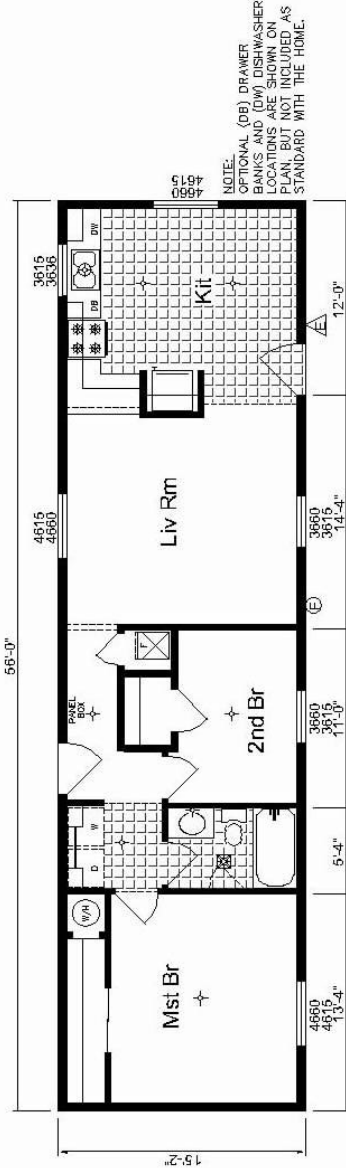

PIERCE

Contact Us:

Billings, MT

I-90 Exit 443 Zoo Drive
(406) 655-8000
1-800-735-6459

Great Falls, MT

5200 10th Ave. South
(406)453-8117
1-866-453-8117

NOTE:
 OPTIONAL (DB) DRAWER
 BANKS AND (DW) DISHWASHER
 LOCATIONS ARE SHOWN ON
 PLAN, BUT NOT INCLUDED AS
 STANDARD WITH THE HOME.

LANCASTER 360AA-07 HUD 849 Sq. Ft.