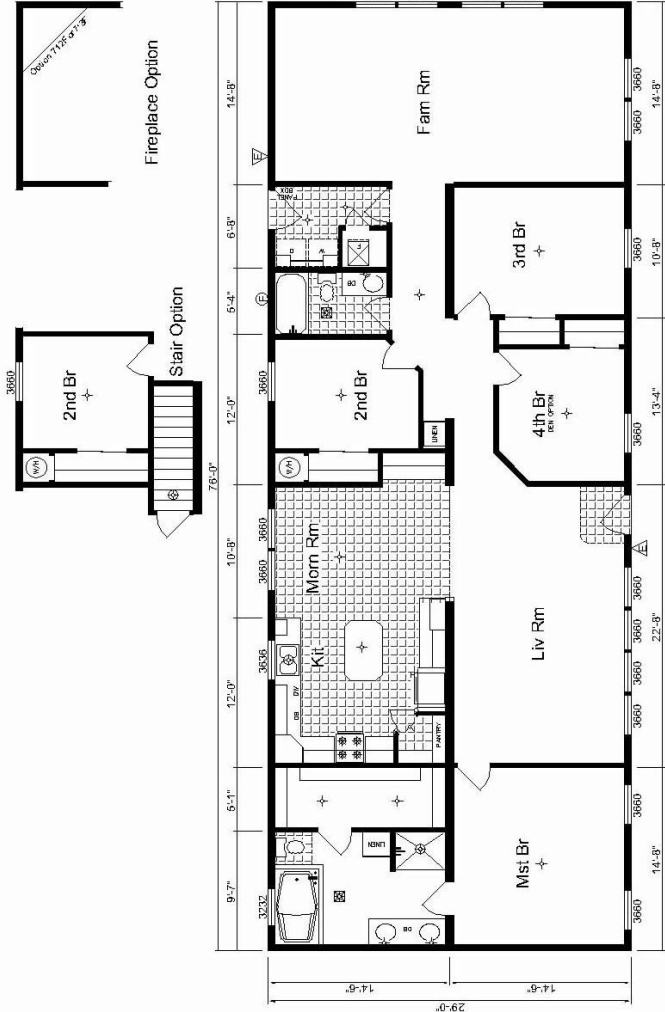

PIERCE

Contact Us:

Billings, MT

I-90 Exit 443 Zoo Drive
(406) 655-8000
1-800-735-6459

Great Falls, MT

5200 10th Ave. South
(406)453-8117
1-866-453-8117

NOTE:
 OPTIONAL (OB) DRAWER
 BANKS AND (DW) DISHWASHER
 LOCATIONS ARE SHOWN ON
 PLAN, BUT NOT INCLUDED AS
 STANDARD WITH THE HOME.

JEFFERSON 880MAA-07 IRC 2204 Sq. Ft.