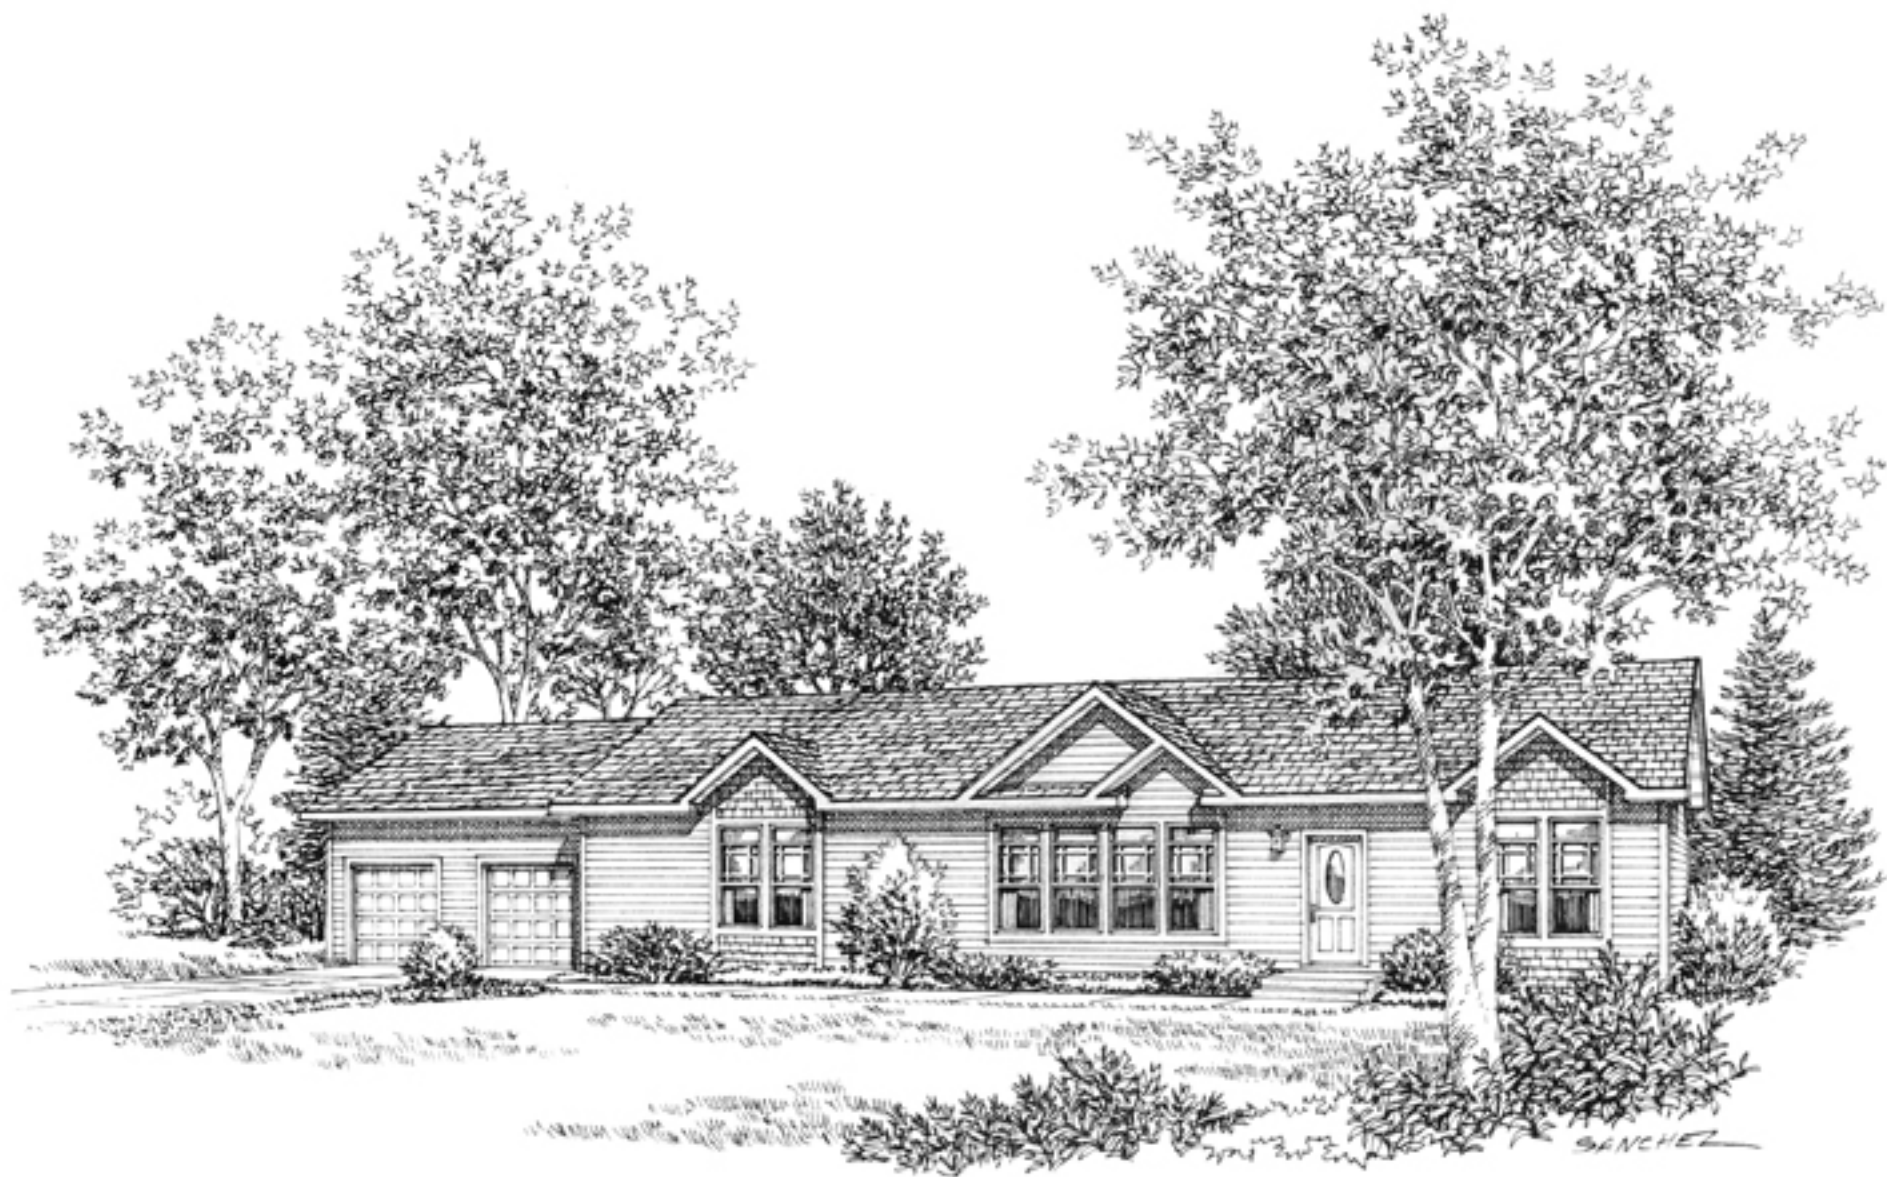

PIERCE

Contact Us:

Billings, MT

I-90 Exit 443 Zoo Drive
(406) 655-8000
1-800-735-6459

Great Falls, MT

5200 10th Ave. South
(406)453-8117
1-866-453-8117

NOTE:
 OPTIONAL (OB) DRAWER
 BANKS AND (DW) DISHWASHER
 LOCATIONS ARE SHOWN ON
 PLAN, BUT NOT INCLUDED AS
 STANDARD WITH THE HOME.

HICKORY 872MAH-07 IRC 1972 Sq. Ft.