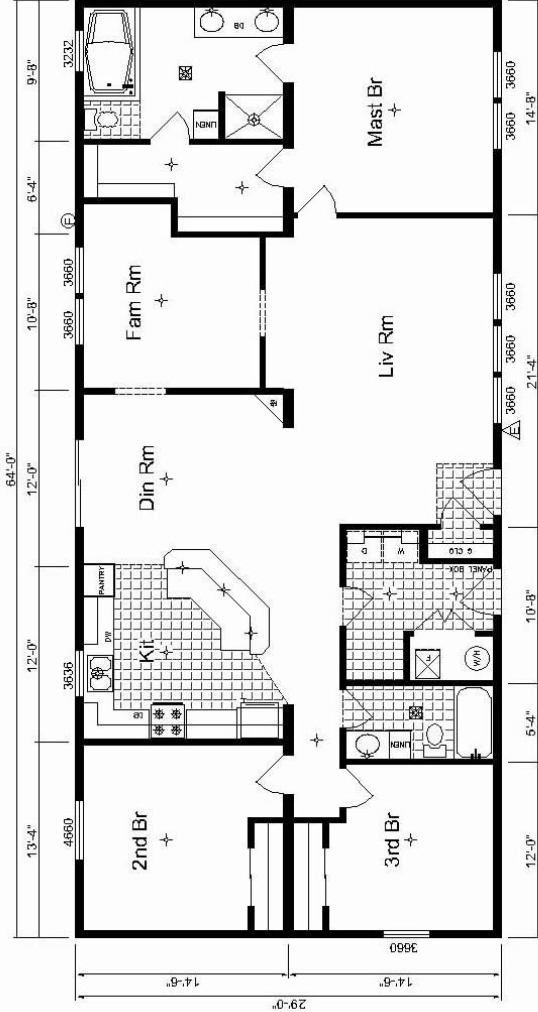

PIERCE

Contact Us:

Billings, MT

I-90 Exit 443 Zoo Drive
(406) 655-8000
1-800-735-6459

Great Falls, MT

5200 10th Ave. South
(406)453-8117
1-866-453-8117

GALLATIN 868AB-07 HUD 1856 Sq. Ft.