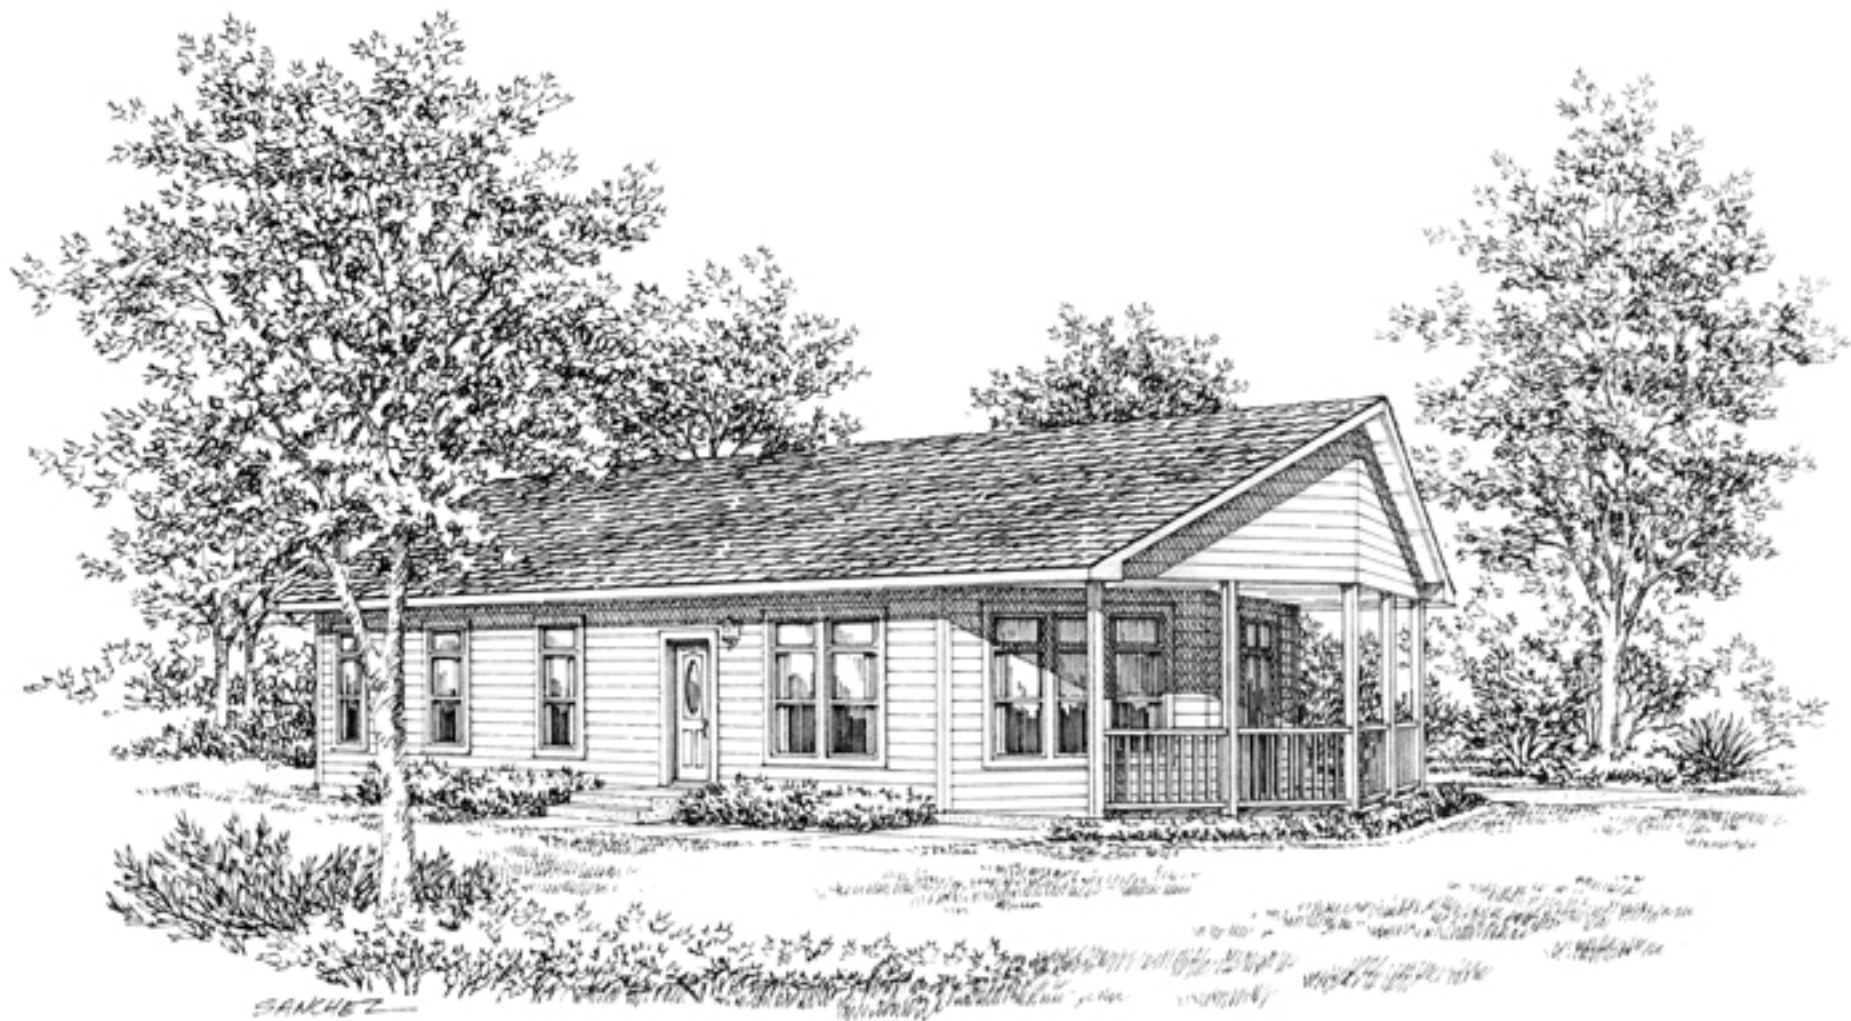

PIERCE

Contact Us:

Billings, MT

I-90 Exit 443 Zoo Drive
(406) 655-8000
1-800-735-6459

Great Falls, MT

5200 10th Ave. South
(406)453-8117
1-866-453-8117

SANCHEZ

NOTE:
 OPTIONAL (OB) DRAWER
 BANKS AND (DW) DISHWASHER
 LOCATIONS ARE SHOWN ON
 PLAN, BUT NOT INCLUDED AS
 STANDARD WITH THE HOME.

FRISCO 864MAF-07 IRC 1450 Sq. Ft.