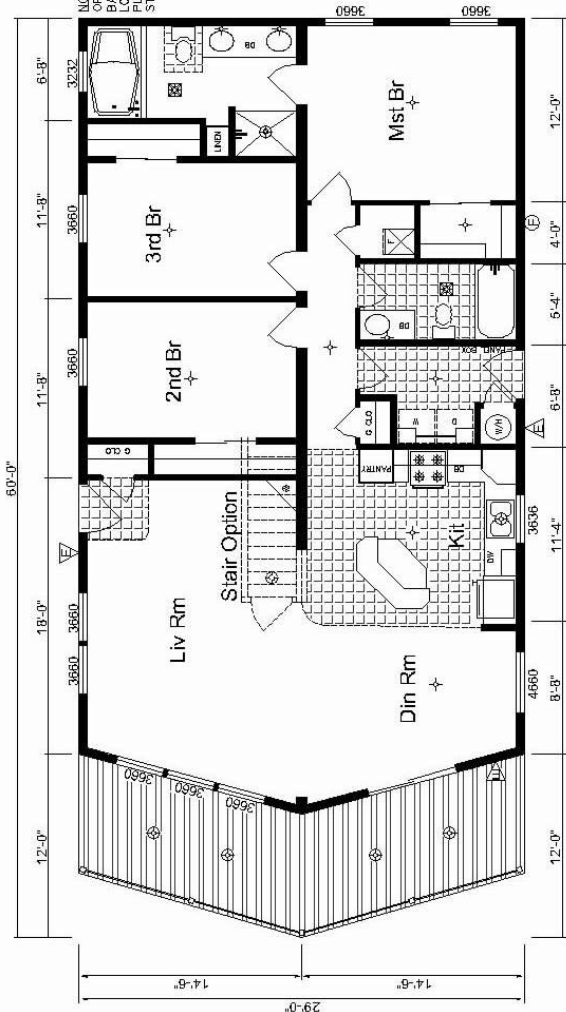

PIERCE

Contact Us:

Billings, MT

I-90 Exit 443 Zoo Drive
(406) 655-8000
1-800-735-6459

Great Falls, MT

5200 10th Ave. South
(406)453-8117
1-866-453-8117

SANCHEZ

NOTE:
 OPTIONAL (OB) DRAWER
 BANKS AND (DW) DISHWASHER
 LOCATIONS ARE SHOWN ON
 PLAN, BUT NOT INCLUDED AS
 STANDARD WITH THE HOME.

FRISCO 864MAF-07 IRC 1450 Sq. Ft.