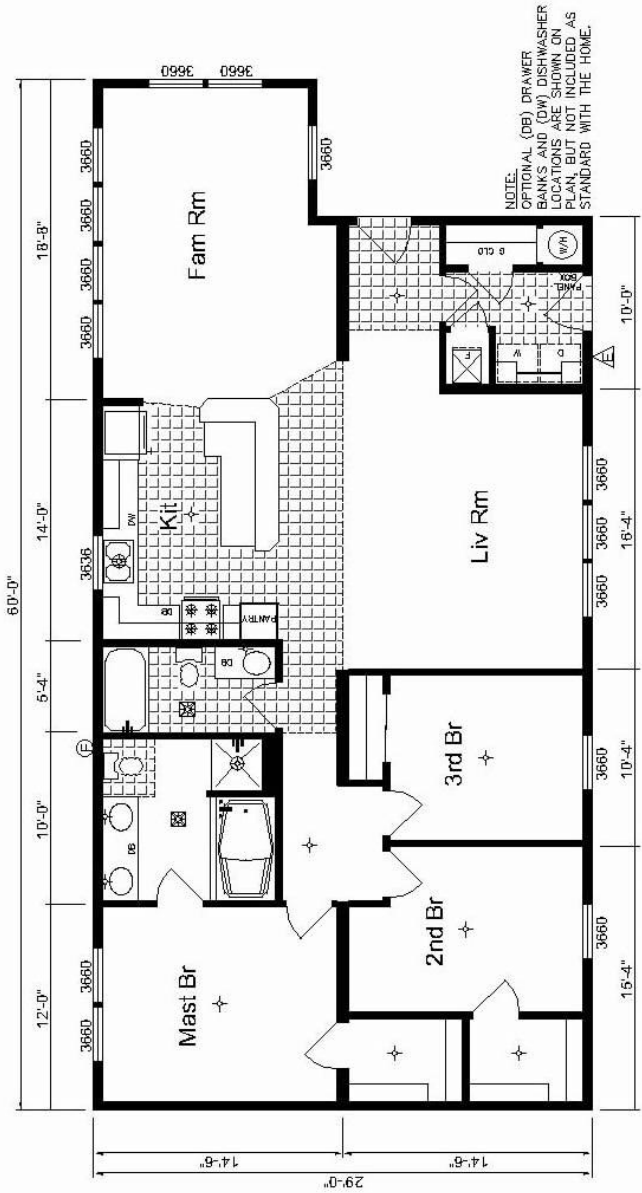

PIERCE

Contact Us:

Billings, MT

I-90 Exit 443 Zoo Drive
(406) 655-8000
1-800-735-6459

Great Falls, MT

5200 10th Ave. South
(406)453-8117
1-866-453-8117

FREDERICK 864AD-07 HUD 1612 Sq. Ft.