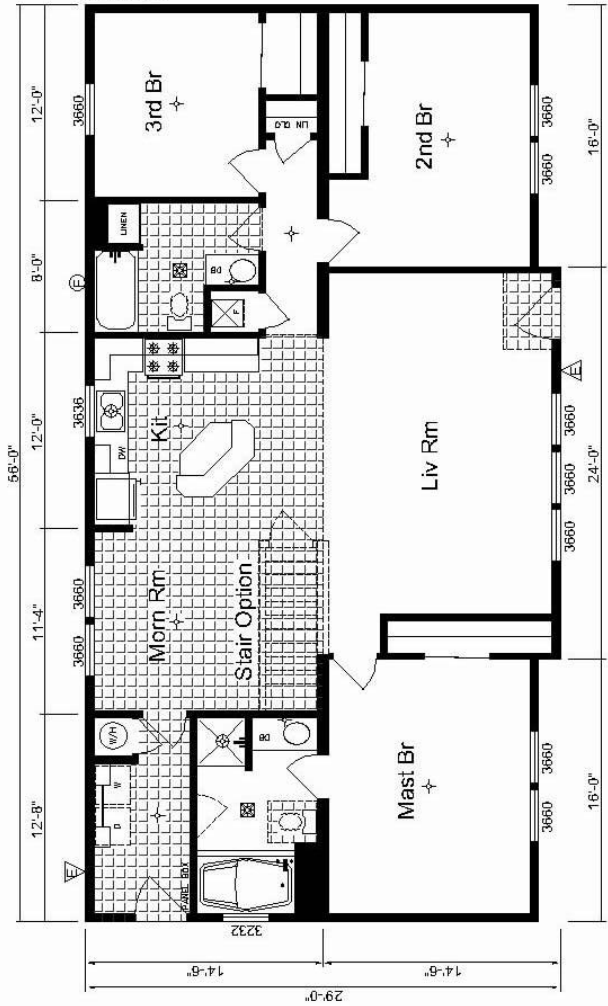

NOTE.
OPTIONAL (DB) DRAWER
BANKS AND (DW) DISHWASHER
LOCATIONS ARE SHOWN ON
PLAN, BUT NOT INCLUDED AS
STANDARD WITH THE HOME.

ELM CREEK 860MAH-07 IRC 1581 Sq. Ft.