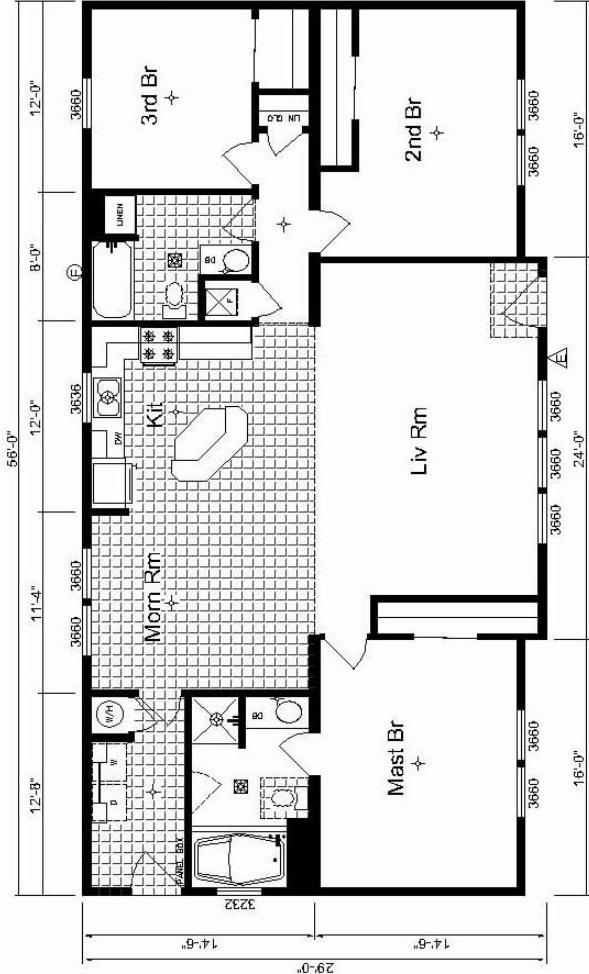

NOTE:
OPTIONAL (OB) DRAWER
BANKS AND (DW) DISHWASHER
LOCATIONS ARE SHOWN ON
PLAN, BUT NOT INCLUDED AS
STANDARD WITH THE HOME.

ELM CREEK 860AH-07 HUD 1581 Sq. Ft.