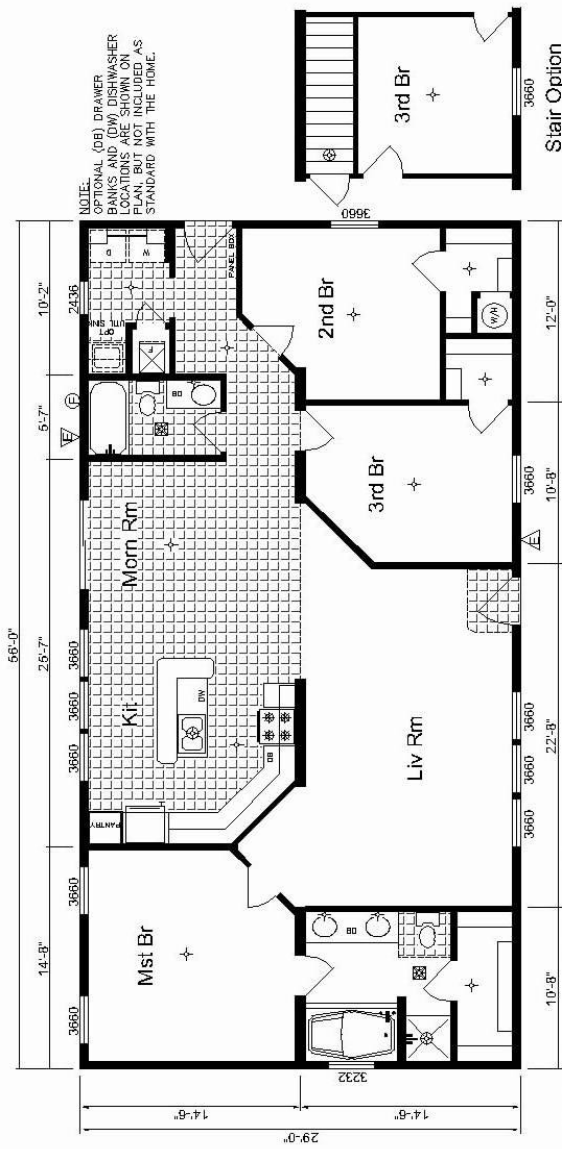

PIERCE

Contact Us:

Billings, MT

I-90 Exit 443 Zoo Drive
(406) 655-8000
1-800-735-6459

Great Falls, MT

5200 10th Ave. South
(406)453-8117
1-866-453-8117

ELLSWORTH 860MAD-07 IRC 1624 Sq. Ft.