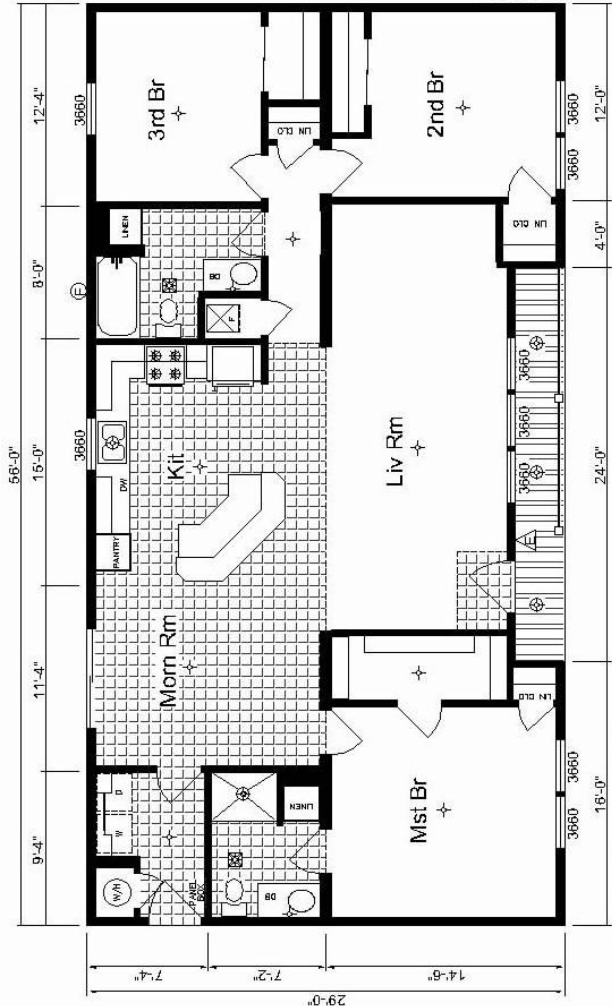

NOTE:
OPTIONAL (DB) DRAWER
BANKS AND (DW) DISHWASHER
LOCATIONS ARE SHOWN ON
PLAN, BUT NOT INCLUDED AS
STANDARD WITH THE HOME.

EASTWOOD 860AG-07 HUD 1552 Sq. Ft.