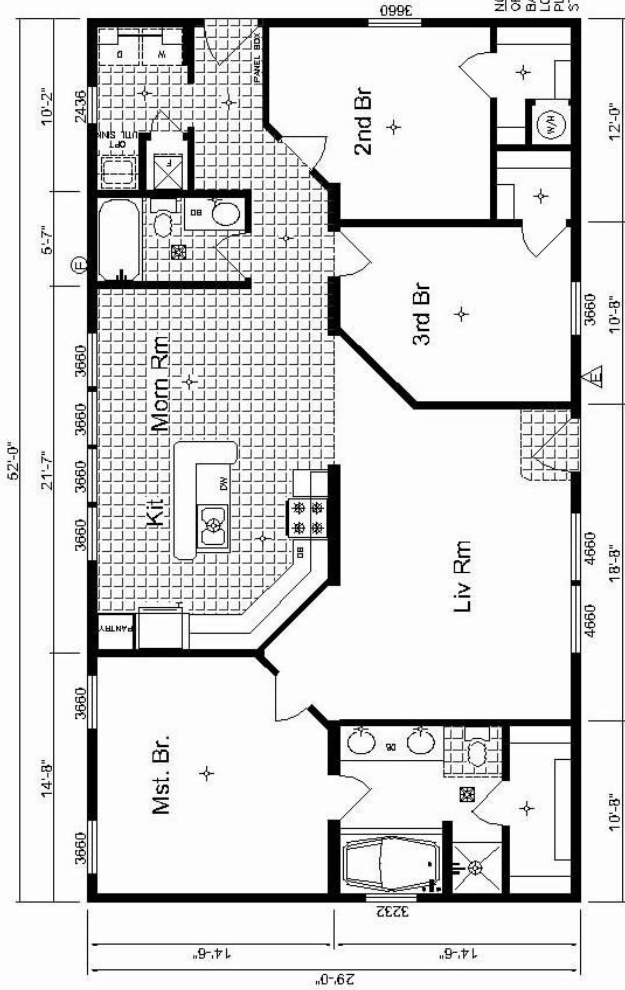

NOTE:
OPTIONAL (DB) DRAWER
BANKS AND (DW) DISHWASHER
LOCATIONS ARE SHOWN ON
PLAN, BUT NOT INCLUDED AS
STANDARD WITH THE HOME.

DOVER 856AA-07 HUD 1508 Sq. Ft.