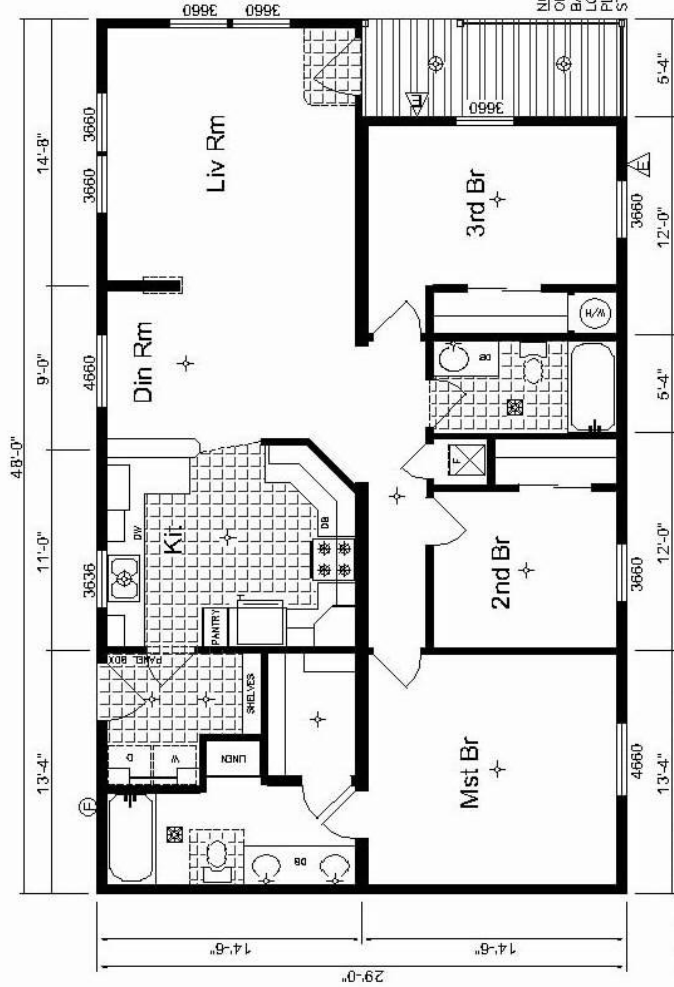

NOTE:
OPTIONAL (DB) DRAWER
BANKS AND (DW) DISHWASHER
LOCATIONS ARE SHOWN ON
PLAN, BUT NOT INCLUDED AS
STANDARD WITH THE HOME.

CASCADE 852AB-07 HUD 1315 Sq. Ft.