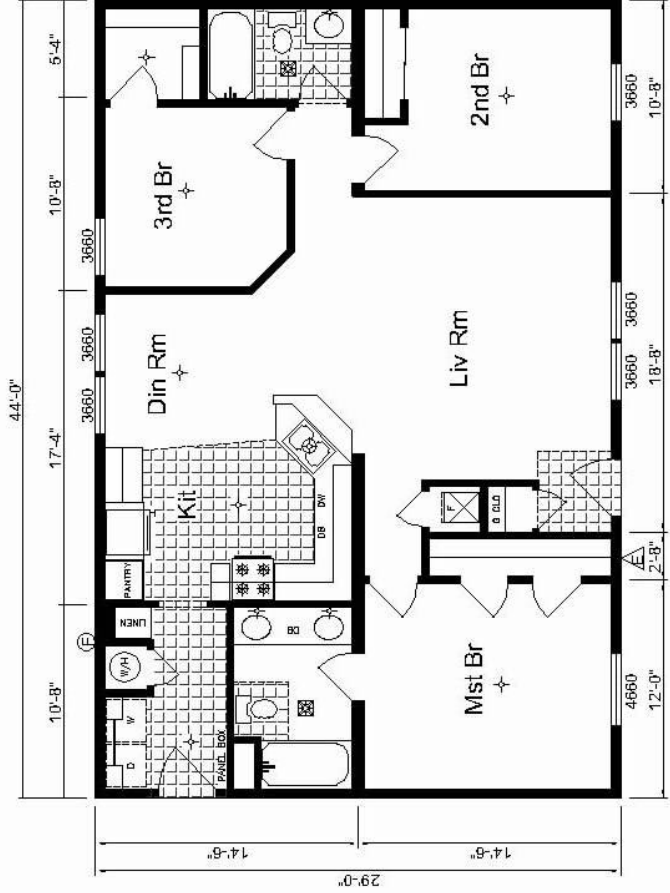

NOTE:
OPTIONAL (DB) DRAWER
BANKS AND (DW) DISHWASHER
LOCATIONS ARE SHOWN ON
PLAN, BUT NOT INCLUDED AS
STANDARD WITH THE HOME.

BROOK 848AC-07 HUD 1276 Sq. Ft.