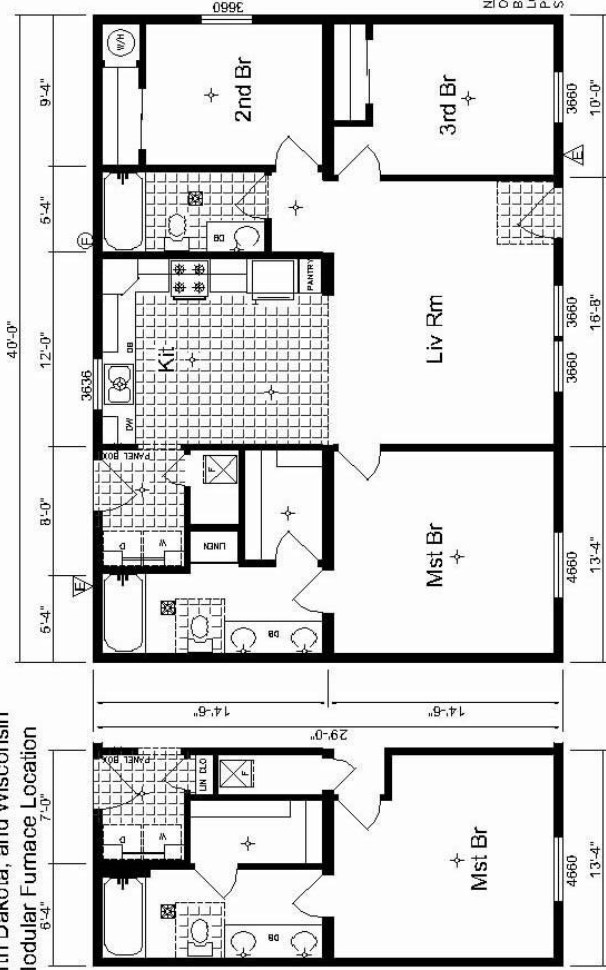

NOTE:
OPTIONAL (DB) DRAWER
BANKS AND (DW) DISHWASHER
LOCATIONS ARE SHOWN ON
PLAN, BUT NOT INCLUDED AS
STANDARD WITH THE HOME.

ALPINE 844MAA-07 IRC 1160 Sq. Ft.